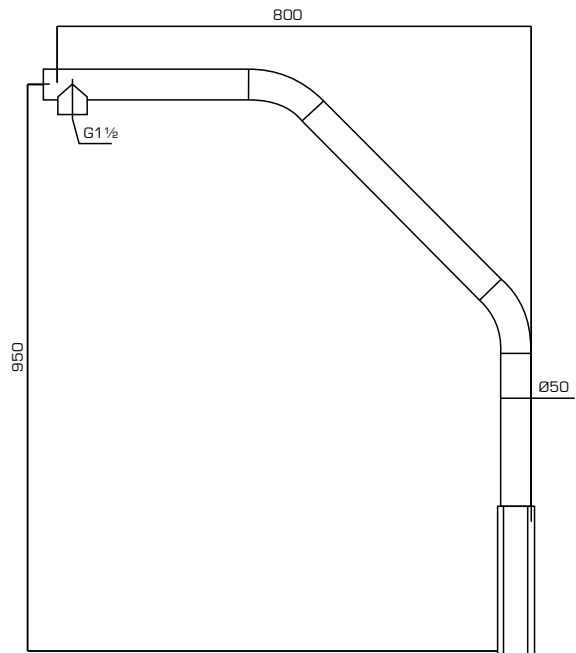

DS-1660ZJ

FEATURES:

- Aluminum alloy material with surface spray treatment
- Size of threaded hole is G1½ as British system
- The bracket can be installed on the high edge of the wall

DS-1660ZJ

SPEC

Parameters	Parapet wall mount
Colour	Hik White
Feature	Suitable for PTZ camera
Material	Aluminum Alloy
Dimension	180 x 950 x 800mm
Weight	2900g

- The bracket should be installed on a flat wall
- Load capacity of pole should be more than 3 times the weight of camera and bracket
- Load capacity of clamp is 30kg

unit: mm