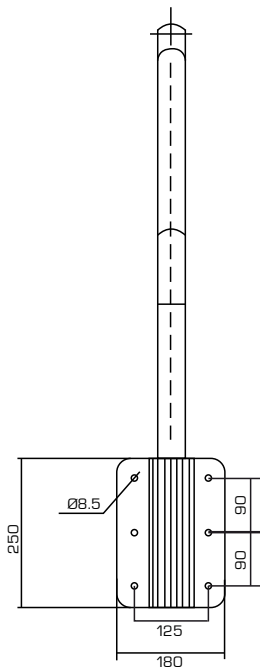

DS-1660ZJ

FEATURES:

- Aluminum alloy material with surface spray treatment
- Size of threaded hole is G1½ as British system
- The bracket can be installed on the high edge of the wall

DS-1660ZJ

SPEC

Parameters	Parapet wall mount
Colour	Hik White
Feature	Suitable for PTZ camera
Material	Aluminum Alloy
Dimension	180 x 950 x 800mm
Weight	2900g

- The bracket should be installed on a flat wall
- Load capacity of pole should be more than 3 times the weight of camera and bracket
- Load capacity of clamp is 30kg

unit: mm